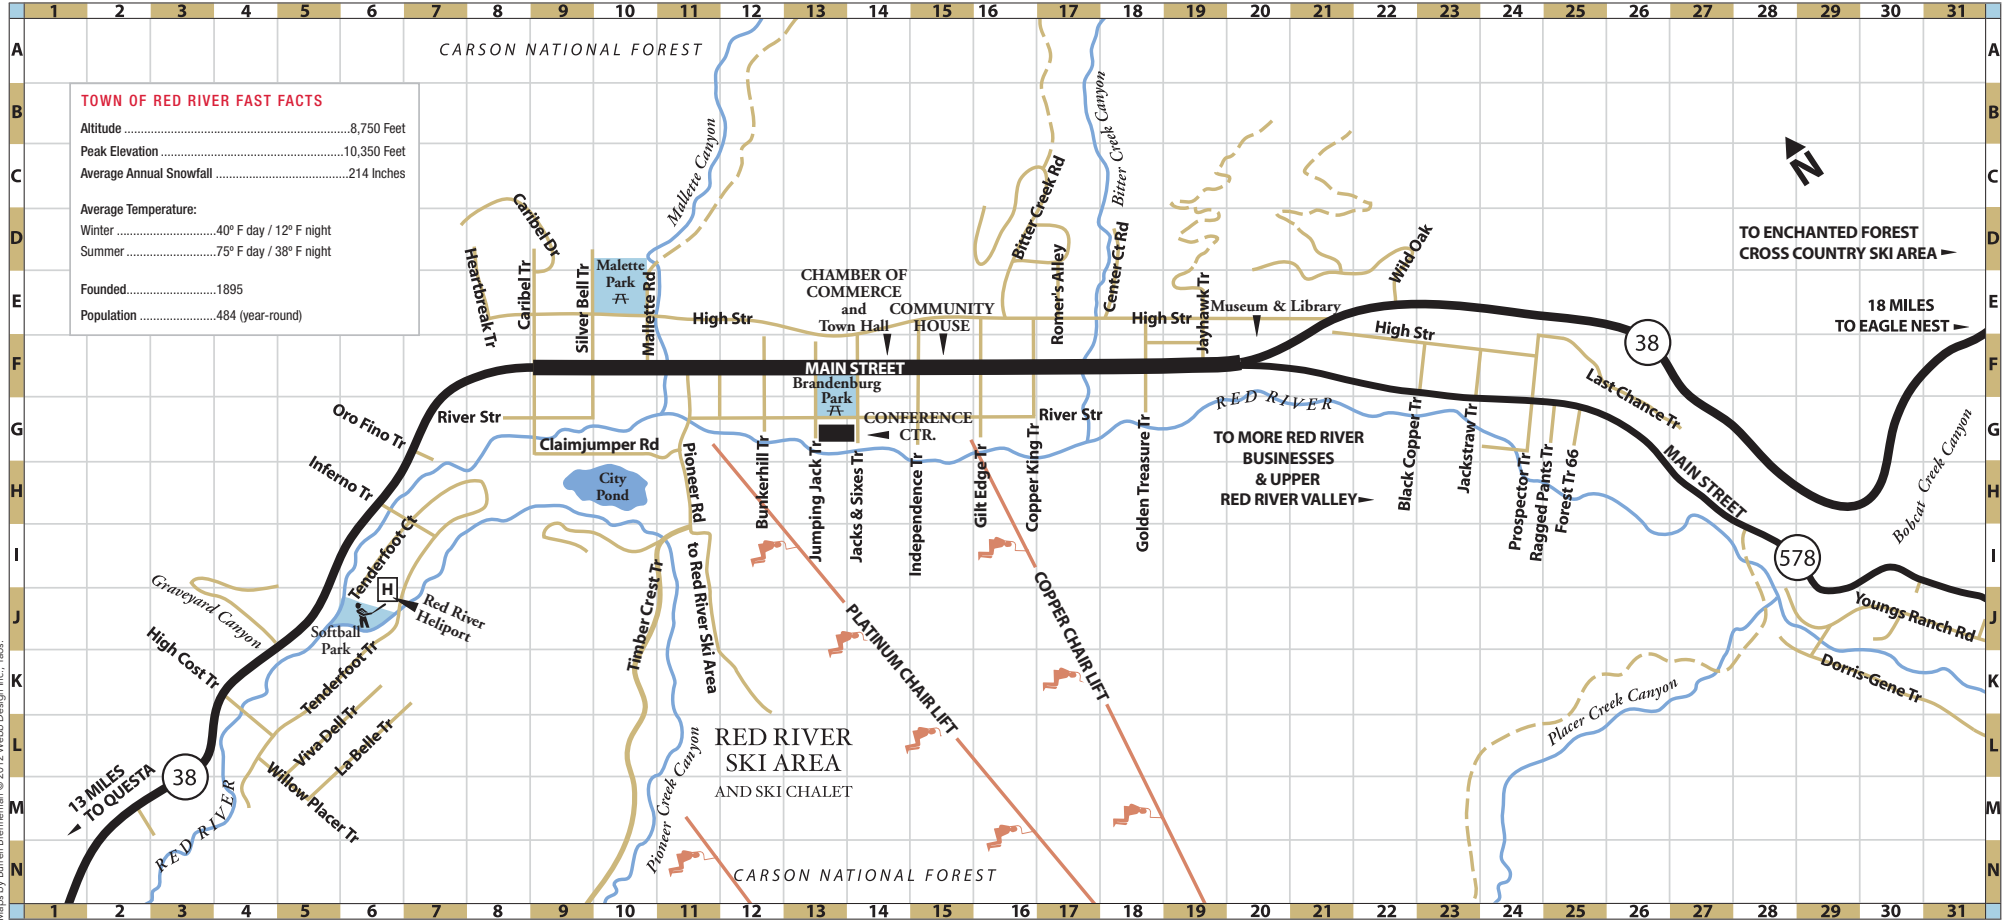

# TOWN OF RED RIVER MAP

Town of Red River, redriver.org, 575-754-1708

**TOWN OF RED RIVER FAST FACTS**

Altitude .....	8,750 Feet
Peak Elevation .....	10,350 Feet
Average Annual Snowfall .....	214 Inches
Average Temperature:	
Winter .....	40° F day / 12° F night
Summer .....	75° F day / 38° F night
Founded .....	1895
Population .....	484 (year-round)